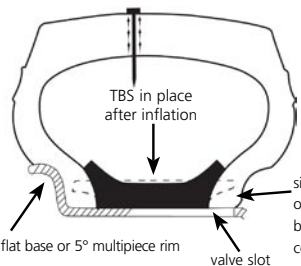

- Prevents sudden deflations due to punctures or tube failure
- Eliminates flats caused by objects or friction between tire and tube

EASIER MOUNTING AND REMOVAL:

- TBS replaces both tube and flap, thereby simplifying the mounting and removal process

Tubeless Bead Seal An Innovation in Tubeless Tire Technology

OLD SYSTEM

- Rapid deflations
- Risk for load or equipment damages
- Instant production stops

TUBELESS BEAD SEAL

- Slower air loss delays need for immediate attention
- Equipment is still mobile and productive

Rim Diameter	Rim Width	Fitment Chart			TBS Description
		Michelin® Tubeless Tire Size			
8"	3 1/4 I	5.00R8 TL			80 TL 8
	3.00 D				
9"	4.00 E	6.00R9 TL			100 TL 9
10"	5.00 F	6.50R10 TL			125 TL 10
	6.50 F	225/75R10 TL			165 TL 10
12"	5.00 S	7.00R12 TL			125 TL 12
	8.00 G	250/75R12 TL			200 TL 12
15"	5.5	7.00R15 TL			140 TL 15
	6.0	7.00R15 TL	7.50R15 TL		150 TL 15
	6.5	7.50R15 TL	8.25R15 TL		165 TL 15
	7.0	8.25R15 TL	225/75R15 TL	250/70R15 TL	175 TL 15
	7.5	250/70R15 TL			190 TL 15
	8.0	315/70R15 TL			200 TL 15
	9.75	355/65R15 TL			250 TL 15
20"	7.0	9.00R20 TL	10.00R20 TL		175 TL 20
	7.5	9.00R20 TL	10.00R20 TL	11.00R20 TL	190 TL 20
	8.0	10.00R20 TL	11.00R20 TL	12.00R20 TL	200 TL 20
	8.5	11.00R20 TL	12.00R20 TL		215 TL 20